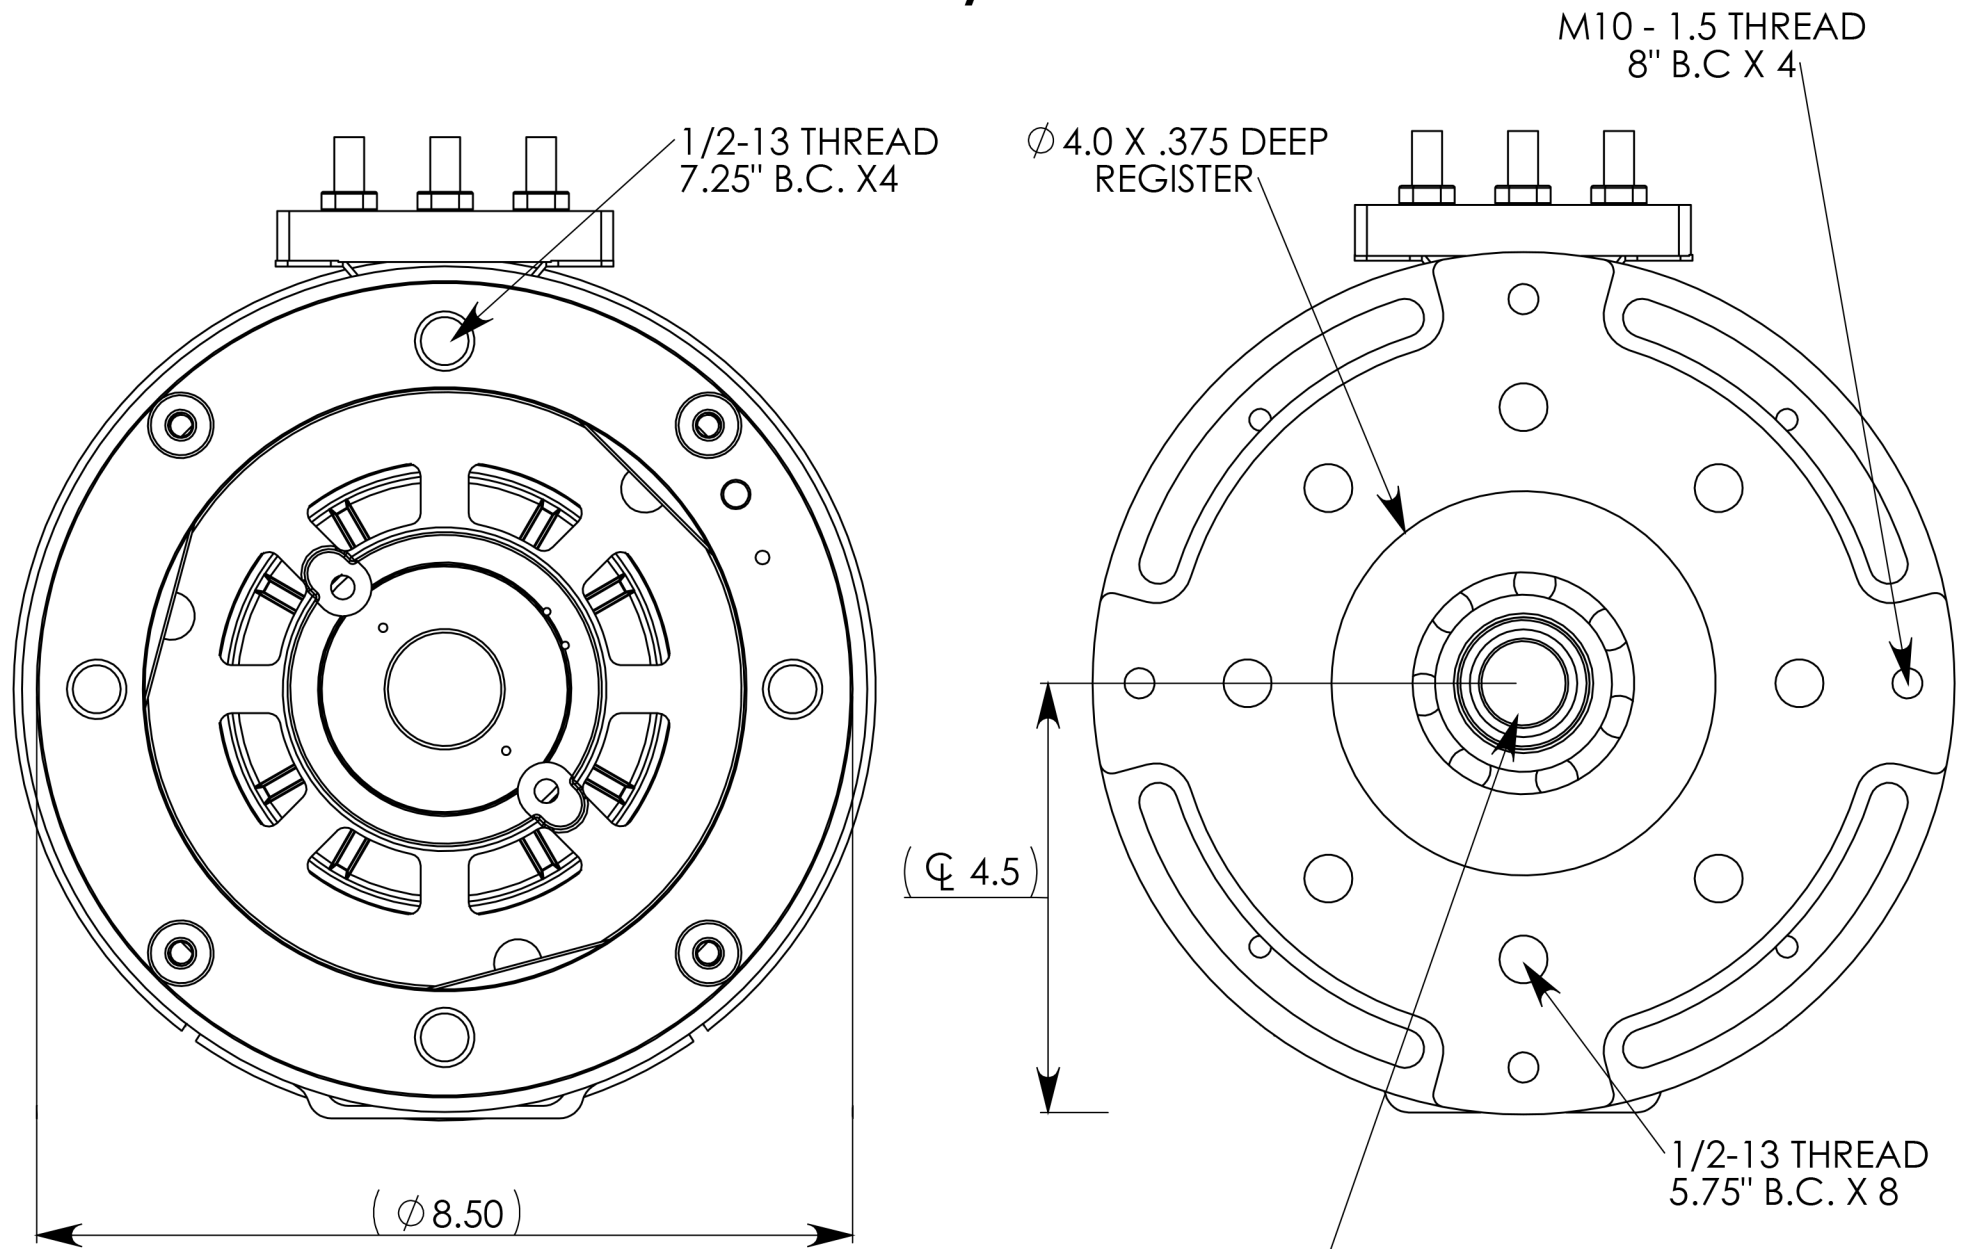

AC5X-31.08/AC5X-31.09

BACK END

08 - SAE B 15T PUMP COUPLER
09 - SAE B 13T PUMP COUPLER

DRIVE END